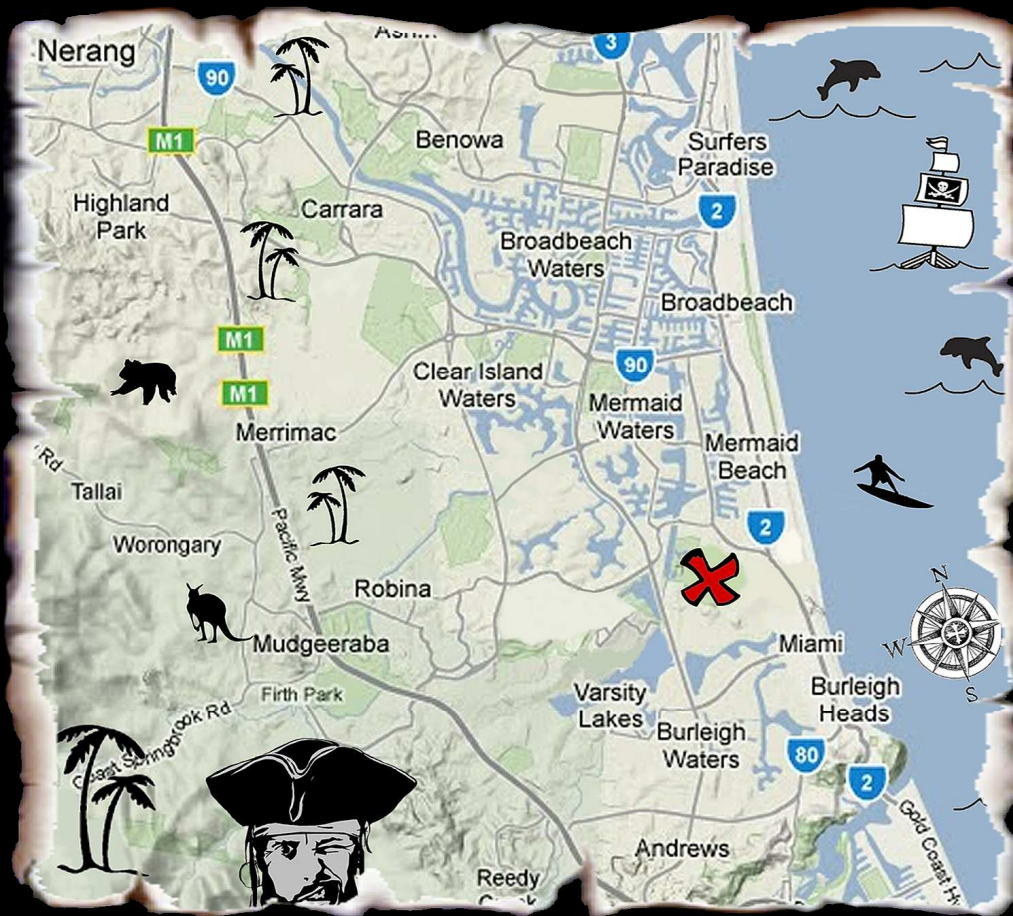

LOCATION MAP - BOND PIRATES RUFC

Ahoy, Matey! "X" marks the spot where the Bond Pirates RUFC can be found. Be sure to avoid the obstacles that might prevent you from finding the treasure that is Gold Coast Rugby! Arrrrr!

RugByfest

Waitangi Day
SPECTACULAR

Saturday
4th February 2012

Take a look at the map below for a closer eyeball! When ya reach ye old Pizzey Park, be sure to sail as far as ya can past the scallywags skatepark on yer right hand side. Stiffen 'em sea legs and Heave, Ho!